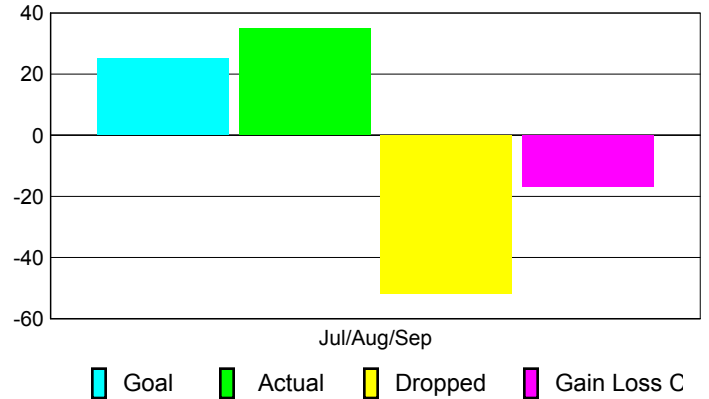

### YTD Status Quo Clubs 2010-2011

Status Quo Clubs Compared to Status Quo Members

## MEMBERSHIP

Membership Results  
2010-2011

Membership  
2009-2010

Month	Net Memb Goal	Actual New Memb	Actual Dropped Memb	Gain/Loss of Memb	Gain/Loss of Memb
Jul/Aug/Sep	25	35	-52	-17	2
<b>Totals</b>	<b>25</b>	<b>35</b>	<b>-52</b>	<b>-17</b>	<b>2</b>

### Membership Results 2010-2011

Goal, New, Dropped, Gain/Loss

### Comparison of Membership Gain/Loss

Current Year Compared to the Previous Year